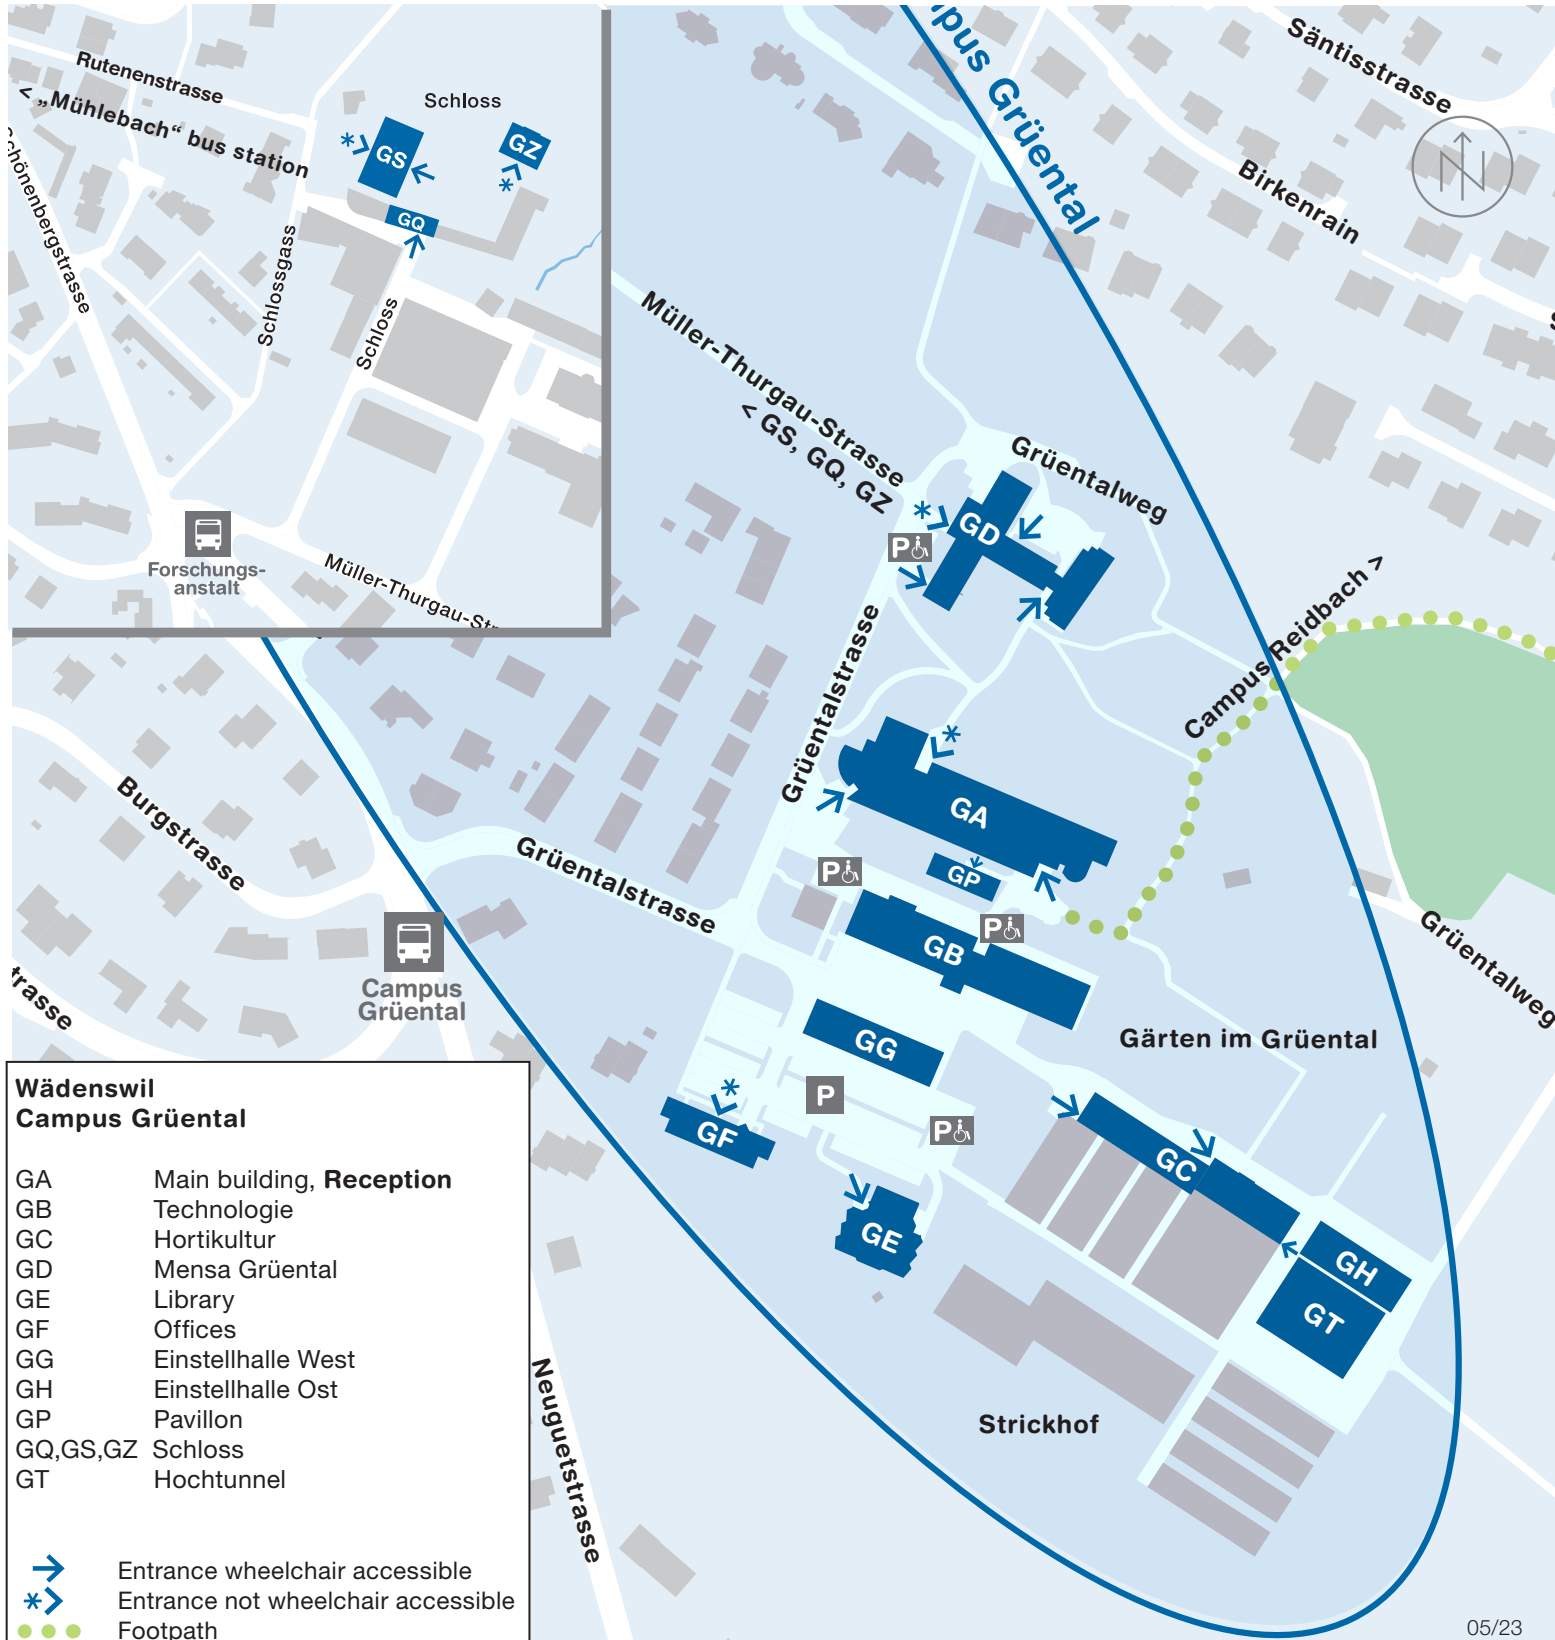

Wädenswil – Campus Grüental

School of Life Sciences und Facility Management

Grüentalstrasse 14, Postfach, 8820 Wädenswil

Phone +41 58 934 50 00, info.lsfm@zhaw.ch, www.zhaw.ch/lsfm

Arrival by public transport:

Bus stop „Campus Grüental“ by Bus 123, 126, 150 from Wädenswil train station

Bus stop „Forschungsanstalt“ or „Mühlebach“ for building GS, GQ (Schloss)

Arrival by private transport:

Grüentalstrasse 14 (Exit Wädenswil)

Müller-Thurgaustrasse 1 for building GS, GQ, GZ (Schloss)

**Wädenswil
Campus Grüental**

GA	Main building, Reception
GB	Technologie
GC	Hortikultur
GD	Mensa Grüental
GE	Library
GF	Offices
GG	Einstellhalle West
GH	Einstellhalle Ost
GP	Pavillon
GQ,GS,GZ	Schloss
GT	Hochtunnel

Arrival by public transport:

Bus stop „Campus Reidbach“ by bus line 125, 129 from Wädenswil train station

Building RA: 10 minutes walk from Wädenswil train station.

Arrival by private transport:

Einsiedlerstrasse 31 (Exit Richterswil)